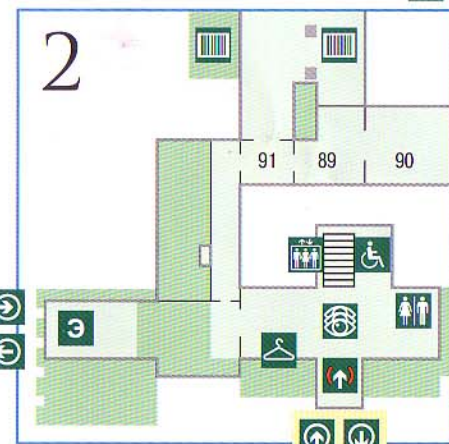

BUILDINGS OF THE STATE HERMITAGE MUSEUM

-  WINTER PALACE
-  SMALL HERMITAGE
-  NEW HERMITAGE
-  LARGE (OLD) HERMITAGE
-  HERMITAGE THEATRE AND WINTER PALACE OF PETER I

- | | | |
|---|---|---|
|  ENTRANCE |  INVALID ACCESS |  CAFE |
|  EXIT |  ATM / CASH POINT |  INTERNET-CAFE |
|  TICKET SALES |  STAIRS DOWN |  PHOTO SERVICES |
|  INFORMATION DESK |  STAIRS UP |  MUSEUM SHOP |
|  CLOAKROOM |  LIFT |  MULTIMEDIA EDUCATION CENTRE |
|  ENTRANCE TO GALLERIES |  AUDIOGUIDE RENTAL |  TOUR OFFICE |
|  ENTRANCE TO GALLERIES FOR GROUPS |  TOILETS |  POST OFFICE |

GROUP ENTRANCE