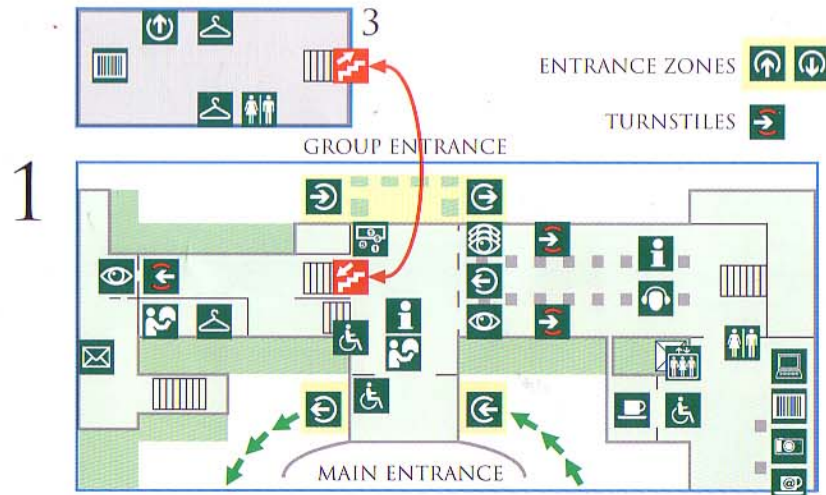

BUILDINGS OF THE STATE HERMITAGE MUSEUM

-  WINTER PALACE
-  SMALL HERMITAGE
-  NEW HERMITAGE
-  LARGE (OLD) HERMITAGE
-  HERMITAGE THEATRE AND WINTER PALACE OF PETER I

- | | | |
|---|---|---|
|  ENTRANCE |  INVALID ACCESS |  CAFE |
|  EXIT |  ATM / CASH POINT |  INTERNET-CAFE |
|  TICKET SALES |  STAIRS DOWN |  PHOTO SERVICES |
|  INFORMATION DESK |  STAIRS UP |  MUSEUM SHOP |
|  CLOAKROOM |  LIFT |  MULTIMEDIA EDUCATION CENTRE |
|  ENTRANCE TO GALLERIES |  AUDIOGUIDE RENTAL |  TOUR OFFICE |
|  ENTRANCE TO GALLERIES FOR GROUPS |  TOILETS |  POST OFFICE |

GROUP ENTRANCE